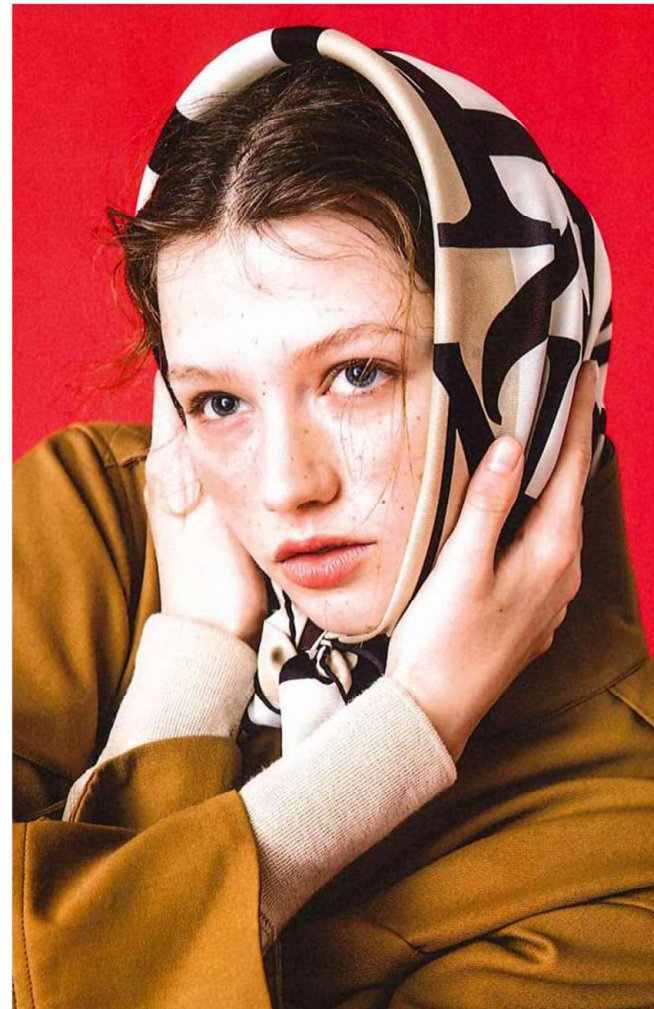

Darrelyn M.

Height 168 Bust 79 Waist 58 Hips 85 Shoes 24 Hair Brown Eyes Blue

**TEAM**

DARRELYN M.

Team Inc  
GINZA MIYAKO BLDG 6F 1-5-15 Ginza chuo-ku Tokyo 104-0061  
Tel 03-6228-7455 Fax 03-6228-7456 www.team-evviva.com.