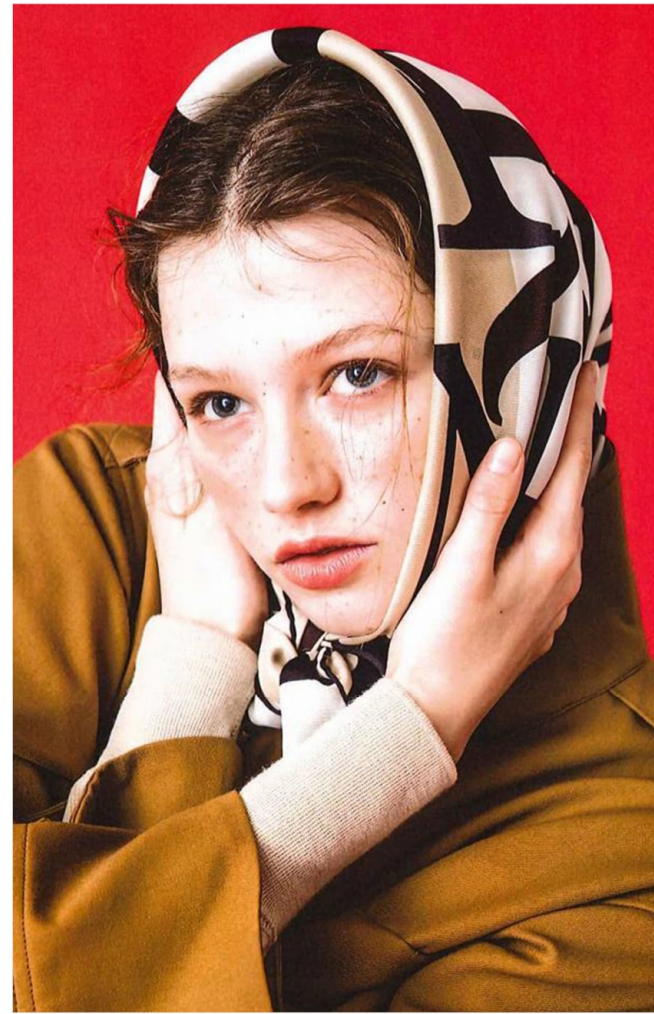

Darrellyn M.

Height 166 Bust 79 Waist 58 Hips 85 Shoes 23.5 Hair Brown Eyes Blue

**TEAM**

DARRELYN M.

Team Inc  
GINZA MIYAKO BLDG 6F 1-5-15 Ginza chuo-ku Tokyo 104-0061  
Tel 03-6228-7455 Fax 03-6228-7456 [www.team-evviva.com](http://www.team-evviva.com)