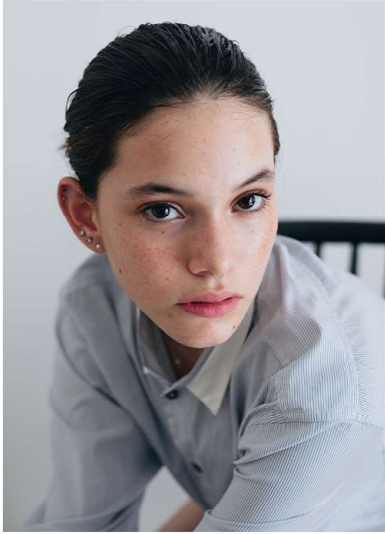

Himena L.

Height 174 Bust 80 Waist 60 Hips 90 Shoes 25 Hair Brown Eyes Brown

HIMENA L.

Team Inc
GINZA MIYAKO BLDG 6F 1-5-15 Ginza chuo-ku Tokyo 104-0061
Tel 03-6228-7455 Fax 03-6228-7456 www.team-evviva.com.