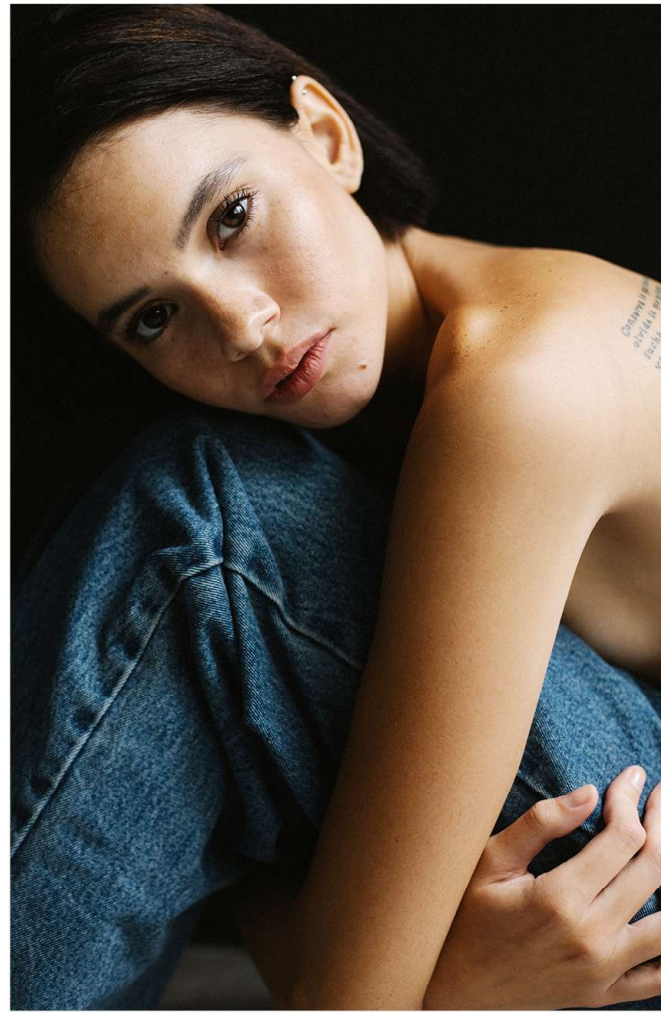

Himena L.

Height 174 Bust 80 Waist 60 Hips 90 Shoes 25 Hair Brown Eyes Brown

HIMENA L.

Team Inc
GINZA MIYAKO BLDG 6F 1-5-15 Ginza chuo-ku Tokyo 104-0061
Tel 03-6228-7455 Fax 03-6228-7456 www.team-evviva.com.